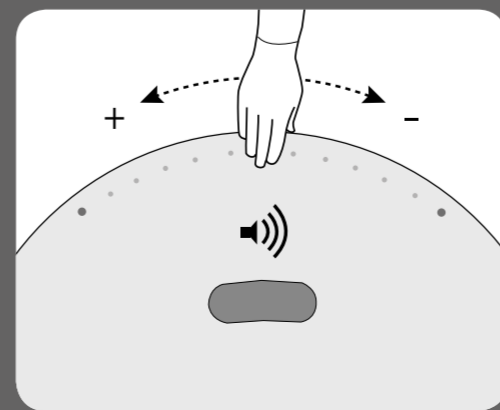

BeoSetup App

QR code | Made for iPod iPhone iPad | ANDROID

00:30

Made for iPod iPhone iPad | iOS > 5.0

00:03

00:30

http://192.168.1.1

00:30

Spotify For music

dlna CERTIFIED

BeoPLAY

Made for iPod iPhone iPad

Important information: "Made for iPod", "Made for iPhone", and "Made for iPad" mean that an electronic accessory has been designed to connect specifically to iPod, iPhone, or iPad, respectively, and has been certified by the developer to meet Apple performance standards. Apple is not responsible for the operation of this device or its compliance with safety and regulatory standards. Please note that the use of this accessory with iPod, iPhone, or iPad may affect wireless performance. AirPlay, the AirPlay Logo, iPhone, iPod, iPad are trademarks of Apple Inc., registered in the U.S. and other countries.