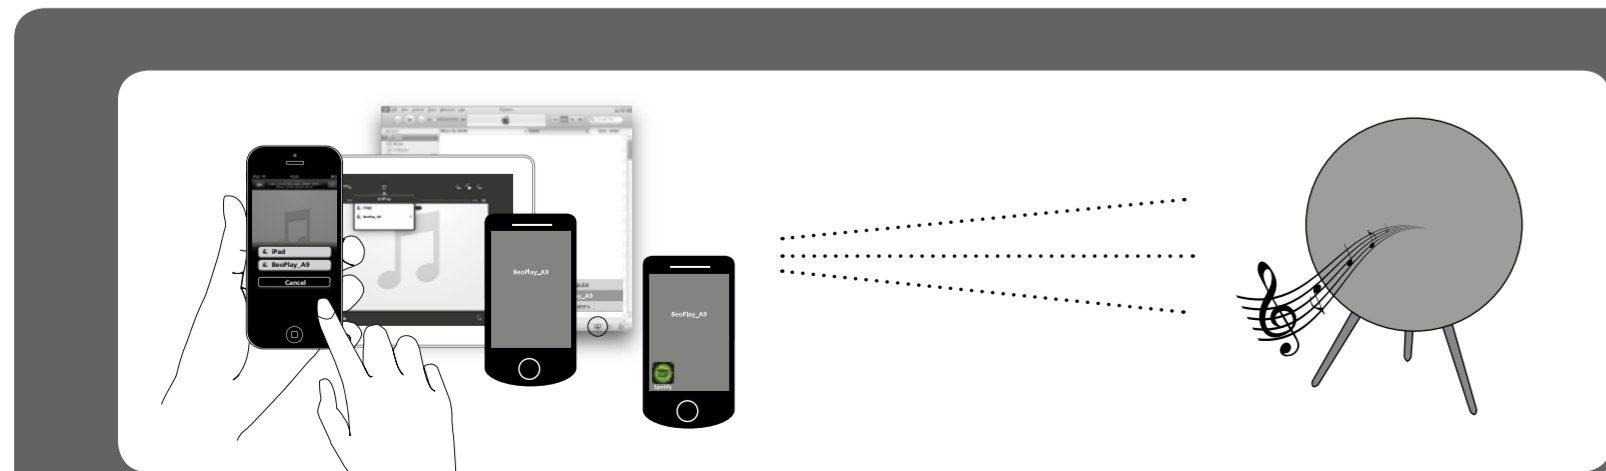

BeoSetup App

QR code | Made for iPod iPhone iPad | ANDROID

00:30

Made for iPod iPhone iPad | iOS > 5.0

00:03

00:30

http://192.168.1.1

00:30

Spotify For music

dlna CERTIFIED

BeoPLAY

Made for iPod iPhone iPad

Important information: "Made for iPod", "Made for iPhone", and "Made for iPad" mean that an electronic accessory has been designed to connect specifically to iPod, iPhone, or iPad, respectively, and has been certified by the developer to meet Apple performance standards. Apple is not responsible for the operation of this device or its compliance with safety and regulatory standards. Please note that the use of this accessory with iPod, iPhone, or iPad may affect wireless performance. AirPlay, the AirPlay Logo, iPhone, iPod, iPad are trademarks of Apple Inc., registered in the U.S. and other countries.

僅供臺灣市場使用!

功率 (V / Hz):	100-120 V / 50-60 Hz
耗電功率:	40 W/待機: 0.4 W
尺寸:	70.1 x 90.8 x 41.1 cm (含腳架) 70.1 x 21.3 cm (壁掛)
顏色:	白色、銀色、紅色、綠色、棕色、黑色

351126813090000